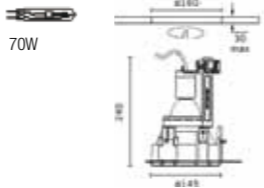

Requires remote transformer

1 x 70W CDM-TC G8.5

61%

Lamp and Reflector Options

LOW VOLTAGE
GY6.35 QT-12 (max 50w) Ø105mm 32°-34°
GY6.35 QT-12 (max 75w) Ø145mm 38°-41°

DISCHARGE
G8.5 CDM-TC (max 35w) Ø105mm 53°-56°
G8.5 CDM-TC (max 70w) Ø145mm 63°-70°