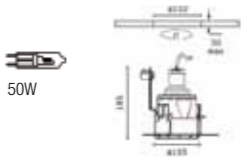

AN03.4410
.B1 WHITE .BU BLUE
.GL GOLD .74 BLACK

Pre-installation frame required,
code number: AN08.8156.00

**Ceiling recessed,
fixed trimless downlight with
remote control gear.**

KAP Ø105 TH
RECESSED DIRECT TRIMLESS DOWNLIGHT,
WITH DECORATIVE COLOURED
REFLECTOR OPTIC

Requires remote transformer

KAP Ø105 G8.5
RECESSED DIRECT TRIMLESS DOWNLIGHT,
WITH DECORATIVE COLOURED
REFLECTOR OPTIC

Requires remote control gear

KAP Ø145 TH
RECESSED DIRECT TRIMLESS DOWNLIGHT,
WITH DECORATIVE COLOURED
REFLECTOR OPTIC

Requires remote transformer

BODY Die cast aluminium
REFLECTOR Coloured or anodised aluminium
FIXING Requires pre-installation frame
GLASS Front 4mm tempered safety glass

1 x 50W QT-12 GY6.35