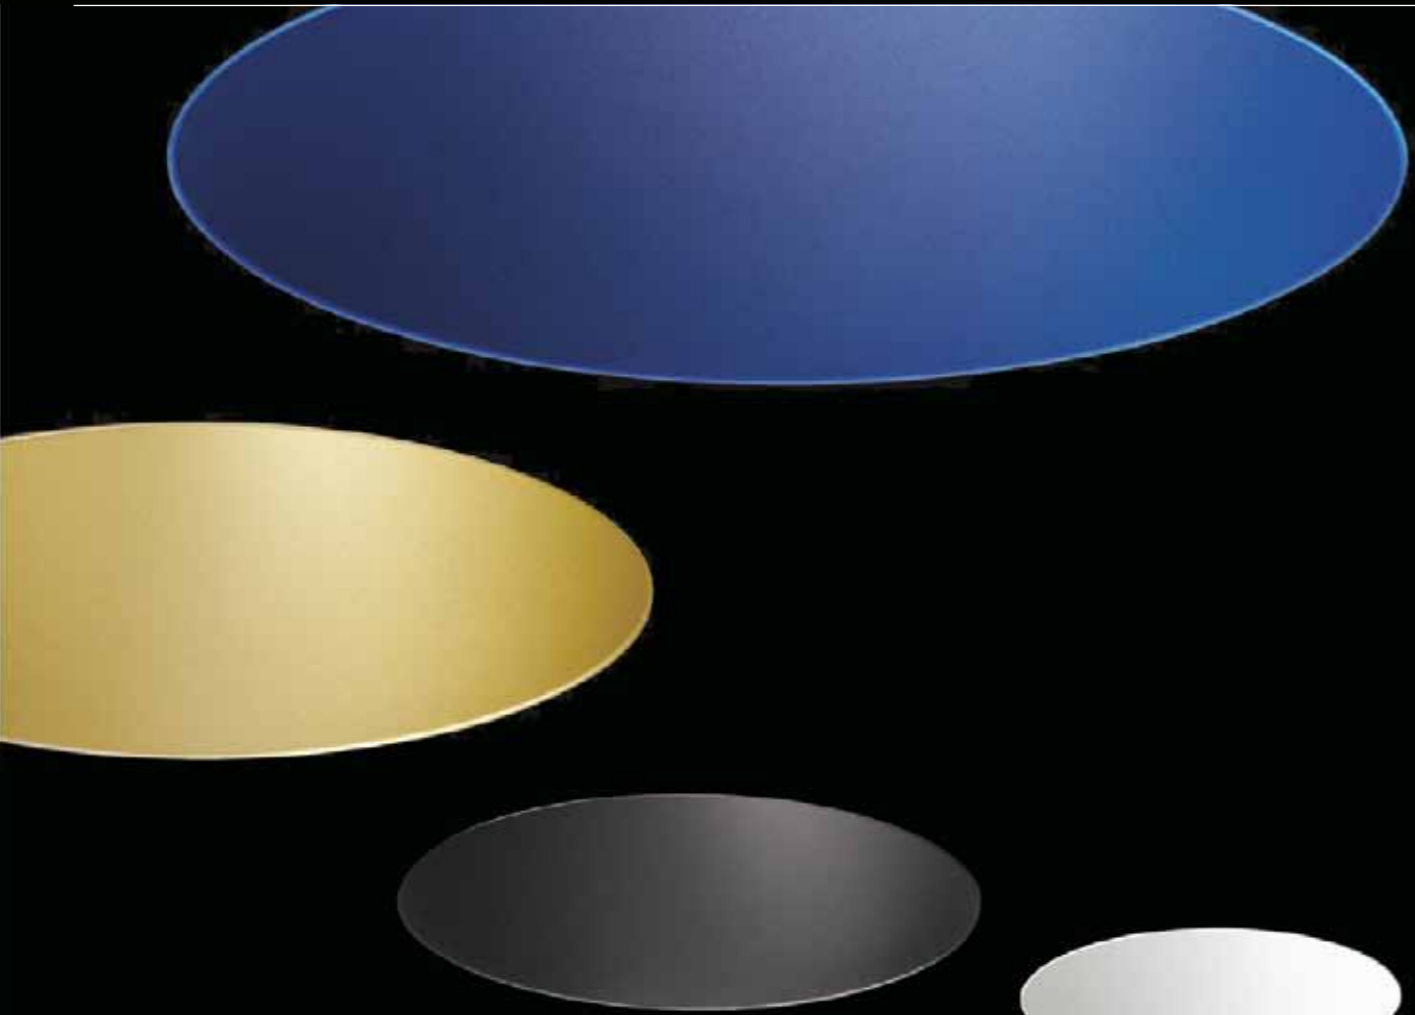

KAP

TOO LOW TOO SMALL

ANTARES

AN03.4400
 .B1 WHITE .BU BLUE
 .GL GOLD .74 BLACK

Pre-installation frame required,
 code number: AN08.8155.00

AN03.4401
 .B1 WHITE .BU BLUE
 .GL GOLD .74 BLACK

Pre-installation frame required,
 code number: AN08.8155.00

AN03.4410
 .B1 WHITE .BU BLUE
 .GL GOLD .74 BLACK

Pre-installation frame required,
 code number: AN08.8156.00

**Ceiling recessed,
 fixed trimless downlight with
 remote control gear.**

KAP Ø105 TH
 RECESSED DIRECT TRIMLESS DOWNLIGHT,
 WITH DECORATIVE COLOURED
 REFLECTOR OPTIC

Requires remote transformer

KAP Ø105 G8.5
 RECESSED DIRECT TRIMLESS DOWNLIGHT,
 WITH DECORATIVE COLOURED
 REFLECTOR OPTIC

Requires remote control gear

KAP Ø145 TH
 RECESSED DIRECT TRIMLESS DOWNLIGHT,
 WITH DECORATIVE COLOURED
 REFLECTOR OPTIC