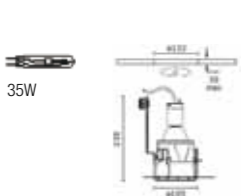

Requires remote transformer

BODY Die cast aluminium
REFLECTOR Coloured or anodised aluminium
FIXING Requires pre-installation frame
GLASS Front 4mm tempered safety glass

1 x 50W QT-12 GY6.35

54%

1 x 35W CDM-TC G8.5