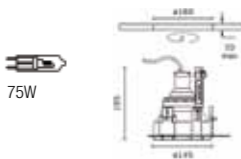

57%

1 x 75W QT-12 GY6.35