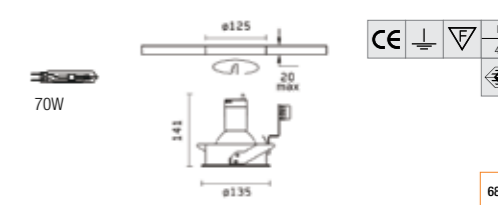

1x Max 70W CDM-TC G8.5