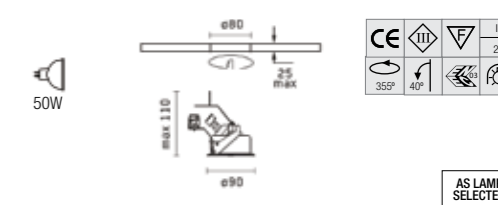

1x Max 50W QR-CBC 51