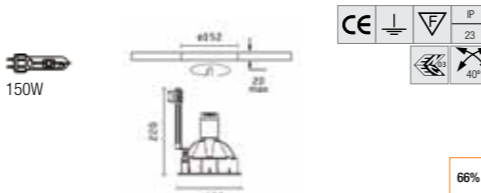

1x Max 150W CDM-T G12