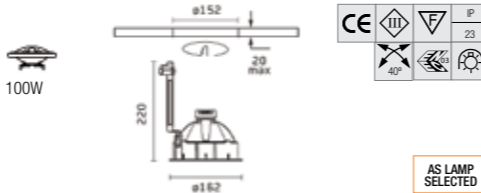

COMPASS DOWNLIGHT

Recess mounted, requires remote transformer

Compass Adjustable Ø162 Downlight
RECESSED ADJUSTABLE LOW VOLTAGE DOWNLIGHT

1x Max 100W QR-11112V Low Voltage Reflector