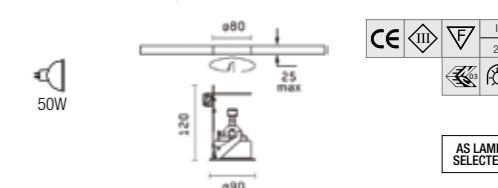

AN03.3512
.30 WHITE .14 BLACK .02 SILVER

Recess mounted, requires remote control gear

Fixed or Adjustable recessed downlight.
Adjustable 355° rotation, 40° tilt

Compass Adjustable Ø90 Downlight
RECESSED LOW VOLTAGE DOWNLIGHT WITH PINHOLE BEZEL

Compass Adjustable Ø90mm Downlight
RECESSED LOW VOLTAGE DOWNLIGHT WITH SLOT BEZEL

Compass Fixed Ø135mm Downlight
RECESSED METAL HALIDE DOWNLIGHT

BODY REFLECTOR Pressed steel & die cast aluminium alloy
BEZEL Super pure anodised aluminium with black screening ring
Die cast aluminium (fixed), thermoplastic (adjustable)
FIXING FRONT GLASS Stainless steel fixing brackets
4mm tempered safety glass

1x Max 50W QR-CBC 51