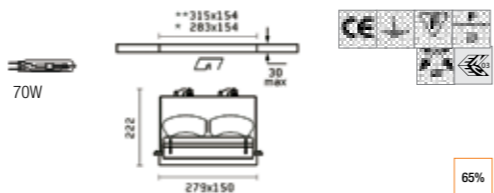

65%

Recess mounted, requires remote control gear

Battery Recessed, 2 Way Optic, Trimless
RECESSED ADJUSTABLE METAL HALIDE DOWNLIGHT

Requires trimless mounting kit AN08.8085.00

2x 70W CDM-TC G8.5