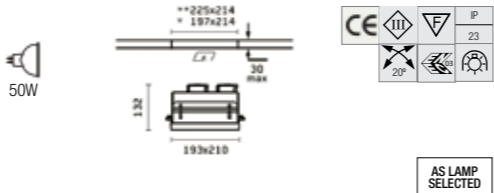

BATTERY TRIMLESS

Recessed mounted, requires remote transformer

Battery Recessed, 4 Way Optic, Trimless
RECESSED ADJUSTABLE LOW VOLTAGE DOWNLIGHT

Requires trimless mounting kit AN08.8083.00

4x Max 50W QR-CBC 12V Low Voltage