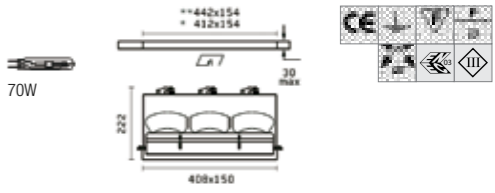

65%

Recess mounted, requires remote control gear

Battery Recessed, 3 Way Optic, Trimless
RECESSED ADJUSTABLE METAL HALIDE DOWNLIGHT

Requires trimless mounting kit AN08.8086.00

3x 70W CDM-TC G8.5