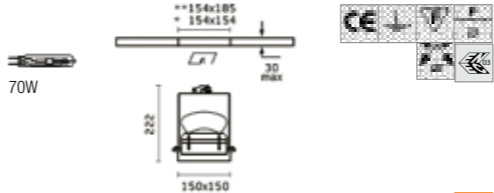

Recessed mounted, requires remote control gear

Battery Recessed, Single Optic, Trimless
RECESSED ADJUSTABLE METAL HALIDE DOWNLIGHT

Requires trimless mounting kit AN08.8084.00

1x 70W CDM-TC G8.5