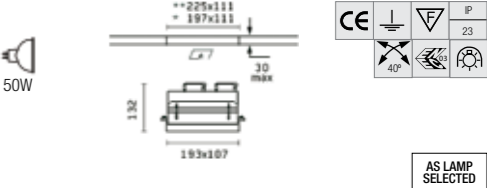

AS LAMP SELECTED

AN04.6022.NT
.20 WHITE .08 GREY
.14 BLACK

Recessed mounted, requires remote transformer

Battery Recessed, 2 Way Optic, Trimless
RECESSED ADJUSTABLE LOW VOLTAGE DOWNLIGHT

Requires trimless mounting kit, AN08.8081.00

2x Max 50W QR-CBC 12V Low Voltage