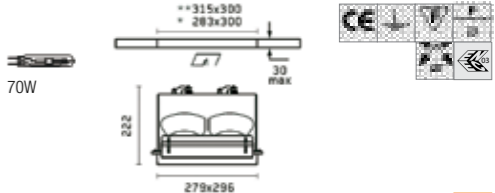

65%

Recess mounted, requires remote control gear

Battery Recessed, 4 Way Optic, Trimless
RECESSED ADJUSTABLE METAL HALIDE DOWNLIGHT

Requires trimless mounting kit AN08.8087.00

4x 70W CDM-TC G8.5