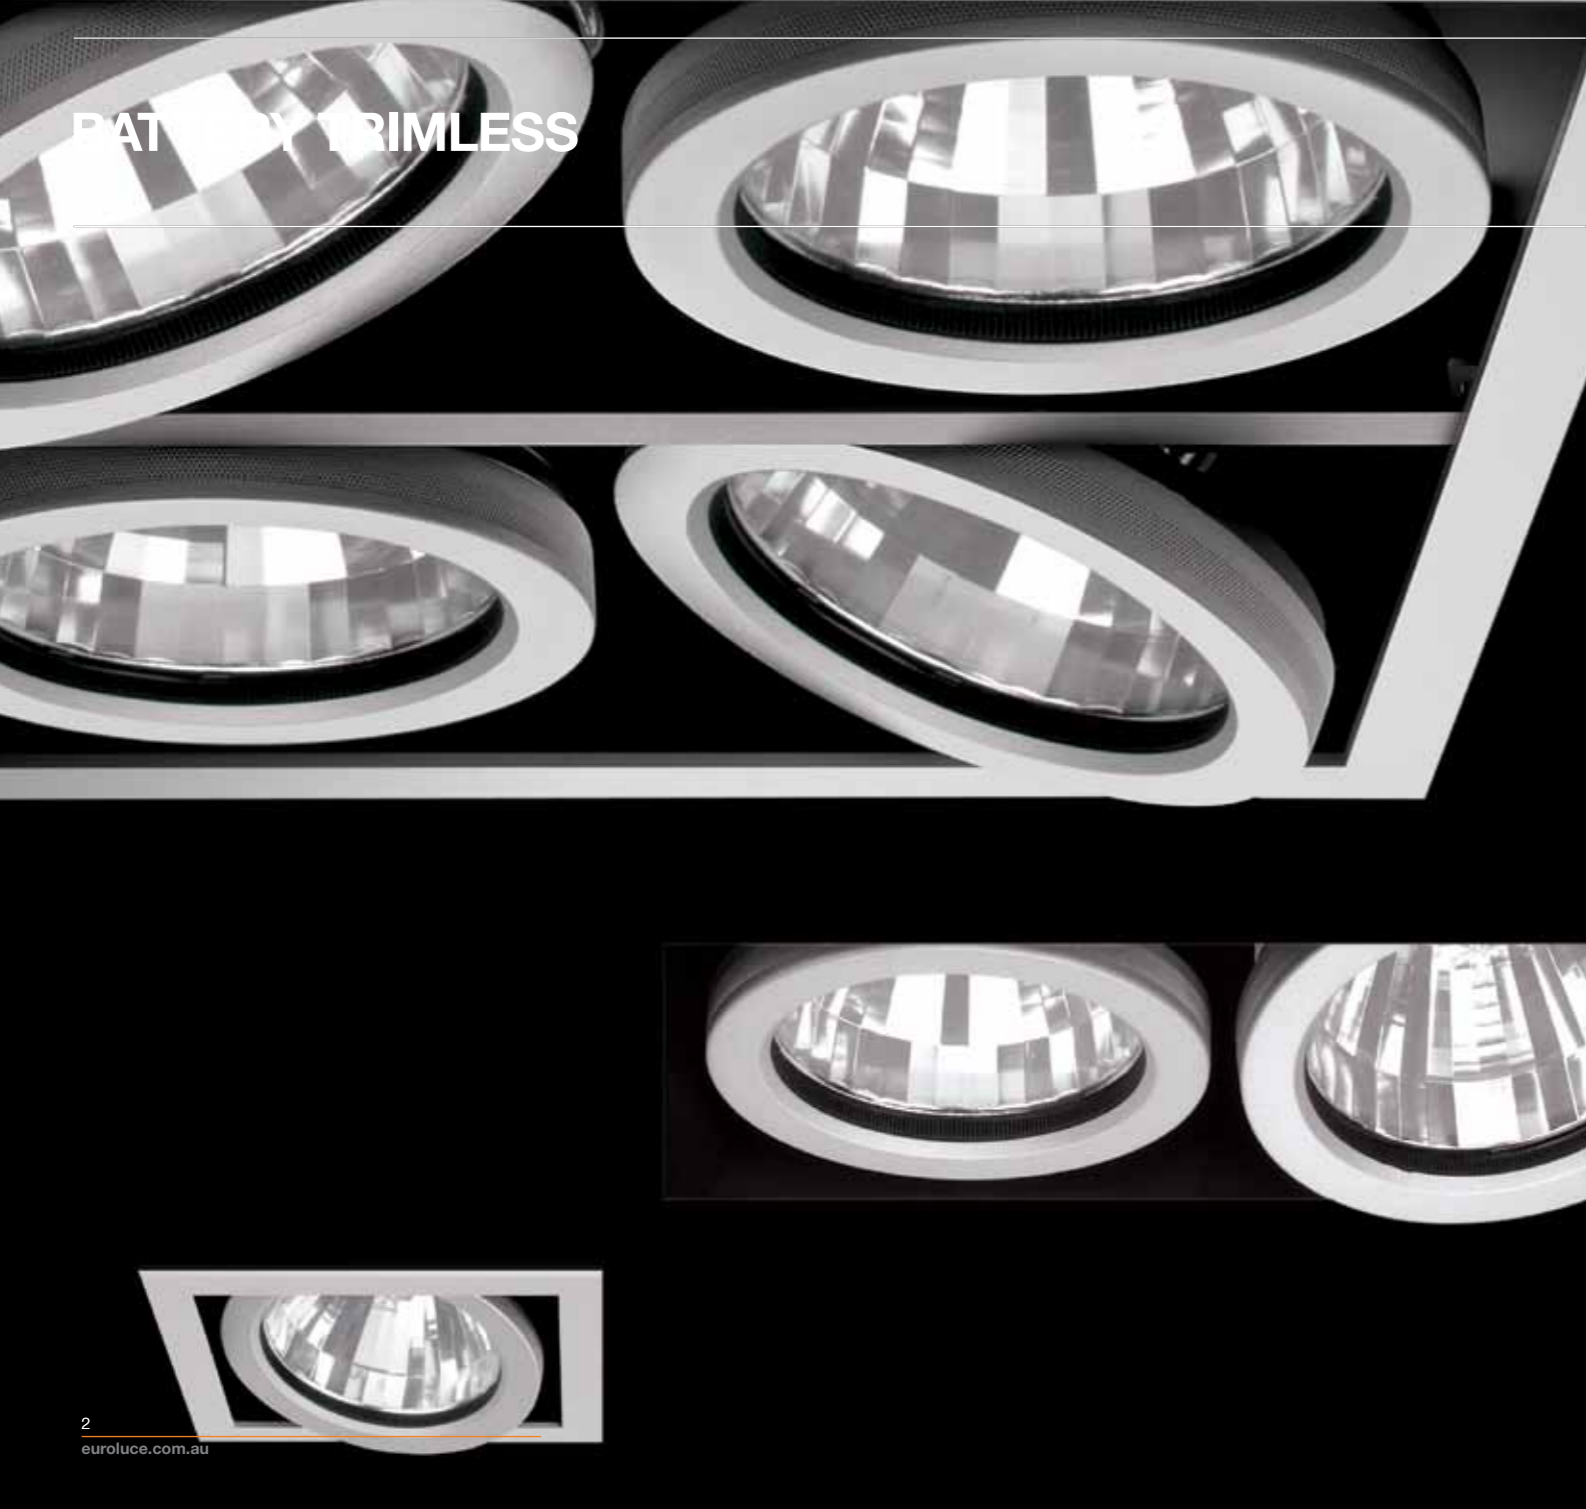

BATTERY TRIMLESS

F.A. PORSCHE

Recessed adjustable trimless downlight, with 1, 2, 3 or 4 lamp configuration, with remote control gear. Requires pre-installation kit.

BODY Pressed steel
REFLECTOR Super pure anodised aluminium
BEZEL Die cast aluminium bezel & lamp retaining ring
FIXING Allen key fast fix steel brackets
ADJUSTMENT Horizontal 356°. Vertical 40°
FRONT GLASS 3mm tempered safety glass

AN04.6021.NT
.20 WHITE .08 GREY
.14 BLACK

Recessed mounted, requires remote transformer

Battery Recessed, Single Optic, Trimless
RECESSED ADJUSTABLE LOW VOLTAGE DOWNLIGHT

Requires trimless mounting kit AN08.8080.00

1x Max 50W QR-CBC 12V Low Voltage

AS LAMP SELECTED

AN04.6022.NT
.20 WHITE .08 GREY
.14 BLACK

Recessed mounted, requires remote transformer

Battery Recessed, 2 Way Optic, Trimless
RECESSED ADJUSTABLE LOW VOLTAGE DOWNLIGHT