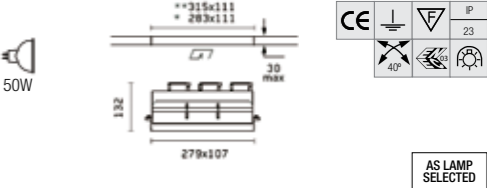

AS LAMP SELECTED

AN04.6023.NT
.20 WHITE .08 GREY
.14 BLACK

Recessed mounted, requires remote transformer

Battery Recessed, 3 Way Optic, Trimless
RECESSED ADJUSTABLE LOW VOLTAGE DOWNLIGHT

Requires trimless mounting kit AN08.8082.00

3x Max 50W QR-CBC 12V Low Voltage