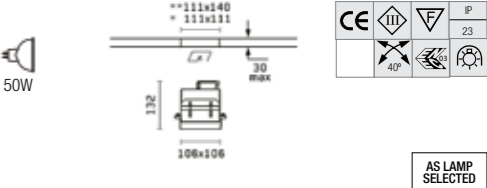

F.A. PORSCHE

Recessed adjustable trimless downlight, with 1, 2, 3 or 4 lamp configuration, with remote control gear. Requires pre-installation kit.

BODY Pressed steel
REFLECTOR Super pure anodised aluminium
BEZEL Die cast aluminium bezel & lamp retaining ring
FIXING Allen key fast fix steel brackets
ADJUSTMENT Horizontal 356°. Vertical 40°
FRONT GLASS 3mm tempered safety glass

AN04.6021.NT
.20 WHITE .08 GREY
.14 BLACK

Recessed mounted, requires remote transformer

Battery Recessed, Single Optic, Trimless
RECESSED ADJUSTABLE LOW VOLTAGE DOWNLIGHT

Requires trimless mounting kit AN08.8080.00

1x Max 50W QR-CBC 12V Low Voltage