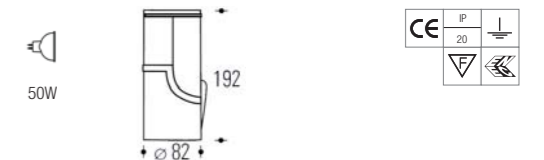

REGGIANI

Track or surface mounted adjustable projector, with integral control gear, and symmetric reflector optics

BODY Die cast aluminium, with separate lamp head and control gear compartments, with 356° rotation and 100° tilt
REFLECTOR FIXING As lamp selected 3 circuit, or single lighting track installation. Surface mounting, by simple flush fitting ceiling plate
FRONT GLASS Polyblok clear tempered glass safety shield.

RE2812
.10 WHITE .21 BLACK
.28 METALLISED GREY

Sunnylight
TRACK MOUNTED ADJUSTABLE
LOW VOLTAGE PROJECTOR

1x 50W QR-CBC Low Voltage