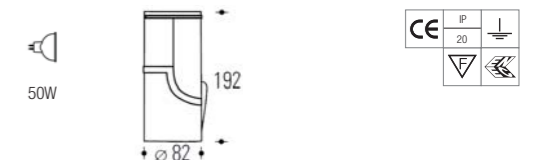

3 circuit track mounted projector, with 356° rotation and 100° tilt, with integral transformer

Polyblok clear safety glass

RE5590
.10 WHITE .21 BLACK
.28 METALLISED GREY

Sunnylight
SURFACE MOUNTED ADJUSTABLE
LOW VOLTAGE PROJECTOR

1x 50W QR-CBC Low Voltage