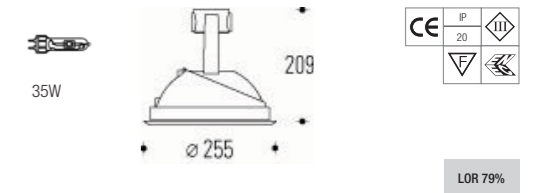

Sombra Ø235
RECESSED INSPOT DOWNLIGHT, WITH BEZEL,
FULLY ROTATIONAL

LOR AS LAMP
SELECTED

1x 35W CDM-T G12 Metal Halide