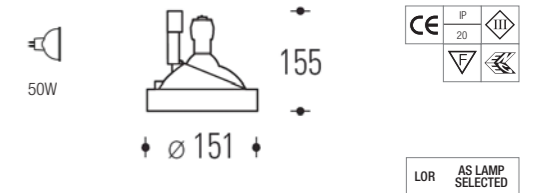

LOR AS LAMP
SELECTED

11x 2V 50W QR-CBC Low Voltage