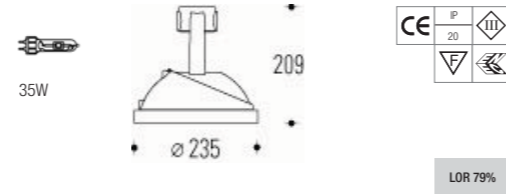

SOMBRA

RE10259
.10 WHITE .28 METALLISED GREY

Adjustable 356°, 45° tilt, trimless, requires remote electronic control gear

Sombra Ø235
RECESSED INSPOT DOWNLIGHT, TRIMLESS, FULLY ROTATIONAL

Complete with trimless mounting kit, IOS interchangeable optic system

1x 35W CDM-T G12 Metal Halide