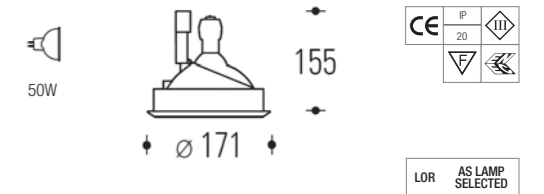

REGGIANI

Recessed, adjustable 356°, 45° tilt
downlight, with bezel, requires remote
electronic transformer

Recessed, adjustable 356°, 45° tilt
downlight, trimless, requires remote
electronic transformer

Adjustable 356°, 45° tilt, with bezel,
requires remote electronic control gear

**Recessed fixed or adjustable
in-spot, or downlight. Remote or
integral control gear, trimless or
trimmed mounting**

Sombra Ø151
ADJUSTABLE RECESSED INSPOT
DOWNLIGHT, WITH BEZEL, FULLY
ROTATIONAL, LOW VOLTAGE

Complete with trimless mounting kit

Sombra Ø151
ADJUSTABLE RECESSED INSPOT
DOWNLIGHT, TRIMLESS, FULLY
ROTATIONAL, LOW VOLTAGE

Complete with trimless mounting kit

IOS Interchangeable optic system

BODY REFLECTOR Die cast aluminium, twin rotating spheres
IOS – Interchangeable optic system, or fixed
faceted super pure aluminium for compact
fluorescent

FIXING Trimmed: ClikFix springs. Trimless: Plaster-in
trim, for ceilings 9/12.5/15mm

1x 12V 50W QR-CBC Low Voltage