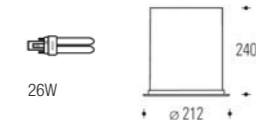

RE13811
.10 WHITE .21 BLACK
.28 METALLISED GREY

Mollablok fast installation system for ceilings 0-35mm. Interchangeable optic system

Recessed fixed downlight, with pre-wired control gear

Multi Spot 188 IP66
RECESSED FIXED COMPACT FLUORESCENT IP66 DOWNLIGHT, WITH GASKETTED BEZEL

Mollablok fast installation system for ceilings 0-35mm

Multi Spot 188 IP66
RECESSED FIXED METAL HALIDE IP66 DOWNLIGHT, WITH GASKETTED BEZEL AND IOS INTERCHANGEABLE REFLECTOR

Recessed downlight, IP66 rated with remote electronic control gear

Multi Spot 188 IP66
RECESSED FIXED METAL HALIDE IP66 IOS INTERCHANGEABLE REFLECTOR

Recessed downlight, IP66 rated with remote electronic control gear

BODY Die cast aluminium, metal black housing
REFELECTOR IOS 99.99% super pure aluminium
BEZEL Die cast aluminium
FIXING Fast fix mollablok ceiling clamps
FRONT COVER Heat Treated clear safety glass

1x 26W TC-DE Compact Fluorescent