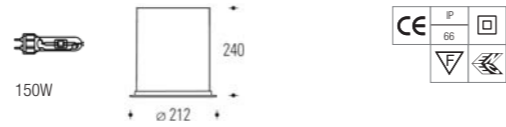

RE13816
.10 WHITE .21 BLACK
.28 METALLISED GREY

Mollablok fast installation system for ceilings 0-35mm. IOS Interchangeable Optic System

Multi Spot 188 IP66
RECESSED FIXED METAL HALIDE IP66
DOWNLIGHT, WITH GASKETTED BEZEL
AND IOS INTERCHANGEABLE REFLECTOR

Recessed downlight, IP66 rated with remote electronic control gear

1x 150W CDM-T G12 Metal Halide