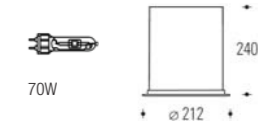

**1x 26W TC-DE Compact Fluorescent**

LOR 41%

**1x 35W CDM-T G12 Metal Halide**

LOR 85%

**1x 70W CDM-T G12 Metal Halide**

LOR 80%