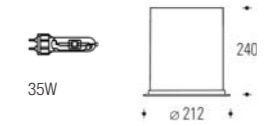

LOR 41%

1x 35W CDM-T G12 Metal Halide