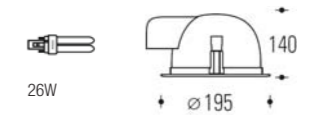

Recessed fixed downlight with solid bezel IP23 rated, anti-scratch reflector, electronic control gear

Recessed downlight, with pre-wired electronic control gear

Mimo Ø185 - Prismatic Shield
RECESSED FIXED COMPACT FLUORESCENT DOWNLIGHT FOR SHALLOW CEILING VOIDS

Fast fix ceiling clips, partially closing prismatic shield

Fast fix ceiling clips, fully closed polycarbonate diffusing shield

Fast fix ceiling clips, turbo louvre for optimum glare control

BODY REFLECTOR Self-extinguishing technopolymer. Anti-scratch, faceted metallised polycarbonate
BEZEL FIXING Solid, technopolymer, finished white
FRONT GLASS Zinc coated steel spring clips Prismatic shield, or louvre options

2X 26W TC-D Compact Fluorescent