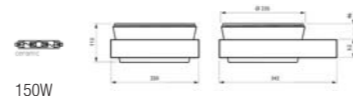

150W

LOR 58%

Lamp and Reflector Options

DISCHARGE:
PGJ5 CDM-TM 20W
PGJ5 CDM-TM 35W

RX7S CDM-TD 70W
RX7S CDM-TD 150W