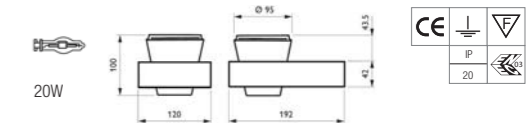

Surface mounted fixed metal halide indirect/direct projector

UnicOne Indirect/direct Projector Micro
SURFACE MOUNTED METAL HALIDE FIXED PROJECTOR

12° reflector optic

UnicOne Indirect/direct Projector Micro
SURFACE MOUNTED METAL HALIDE FIXED PROJECTOR

24° reflector optic

UnicOne Indirect/direct Projector
SURFACE MOUNTED METAL HALIDE FIXED PROJECTOR

Asymmetric medium beam reflector

BODY Aluminium, with compact design, Indirect, with direct element
REFLECTOR Performance super pure aluminium, narrow, medium or wide beam (micro), or asymmetric with safety glass
FIXING Fast fix base, mechanical/electrical connection

1x 20W CDM-Tm PGJ5