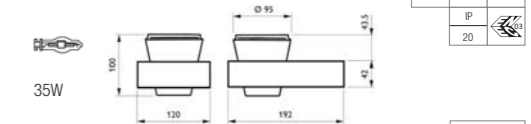

1x 20W CDM-Tm PGJ5

LOR 58%

1x 35W CDM-Tm PGJ5

LOR 57%

1x 70W CDM-TD RX7s

LOR 57%

UNICONE INDIRECT PROJECTOR

PH.910503413815
 .GR SILVER GREY
 .WH WHITE