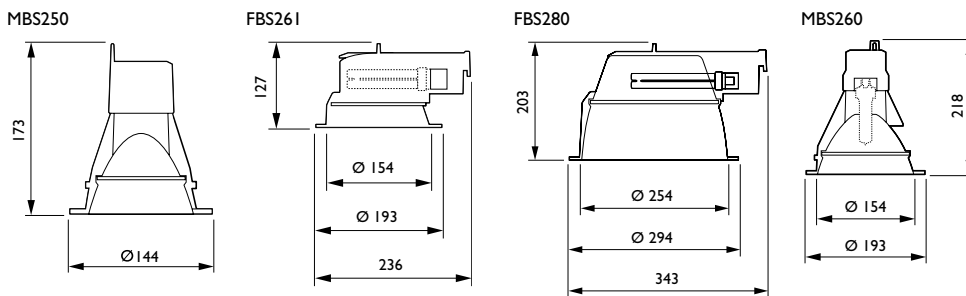

Type	Fugato Mini MBS250 Fugato Compact MBS260 Fugato Performance FBS271 Fugato Power FBS280
Features	- Optical variation is offered by means of Fugato's dual optic concept: top reflector determining the beam angle and lower optic creating a comfortable lighting effect - In the Fugato concept there is a seamless transition from the lower optic to the rim, rendering a clean visual articulation of the luminaire for ceiling installation
Light source	High intensity discharge: 1 x MASTERColour CDM-TC / 35, 70W 1 x MASTERColour CDM-T / 70, 150W Compact fluorescent: 2 x or 3 x MASTER PL-C 2 Pin / 13, 18, 26W 2 x or 3 x MASTER PL-C 4 Pin / 13, 18, 26W 2 x MASTER PL-T 4 Pin / 32, 42, 57W
Lamp included	No
Lamp position	Vertical
Gear	Electronic, 220 - 240V / 50 - 60Hz: HF Performer (HFP)
Materials and finish	HID lamp versions: die-casting aluminium housing and anodised aluminium reflector CFL lamp versions: top optic is made of high-gloss aluminium. The lower polymer optic can be ordered in high gloss or white finish Mounting frame: stainless-steel Colour: White (RAL9010)
Installation	Mounting: ceiling recessed Ceiling cut-out: Mini Ø 125mm Compact Ø 175mm Performance Ø 225mm Power Ø 275mm Thickness of false ceiling: 1 - 24mm Method: 3 steps: Mechanical: installation of the mounting frame Electrical: wire connection Optical: spider elements slide perfectly into the mounting frame
Optics	High gloss mirror (C) Optic beam angle 36° (36) Optic beam angle 60° (60) Optic beam angle: 90° - 100°
Accessories	Round louvre and decorative accessories
Classifications	IP 20 Class I Complies with IEC 598
Main applications	Fashion shops, chain stores, shopping malls, departmental stores, showrooms, offices