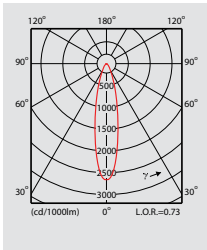

MBS254 1xCDM-TC 70W 24D