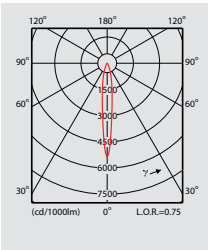

MBS254 1xCDM-TC 70W 12D