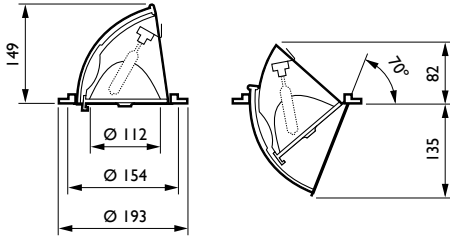

Fugato Adjustable

Micro cardanic

Mini adjustable

Mini cardanic

Compact adjustable

Compact cardanic

Dimensions in mm

Fugato Micro MBS244, LBS244 cardanic downlight with discharge lamp and narrow or medium optic beams