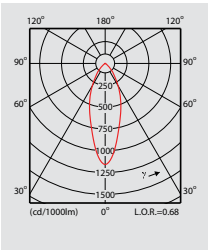

MBS254 1xCDM-TC 35W 36D