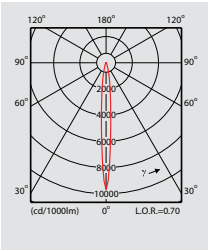

MBS262 1xCDM-T 150W 12D