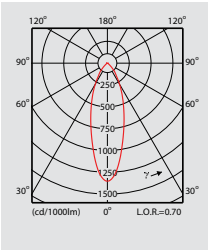

MBS262 1xCDM-T 150W 36D