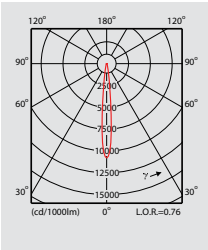

MBS252 1xCDM-TC 35W 12D

Fugato Adjustable