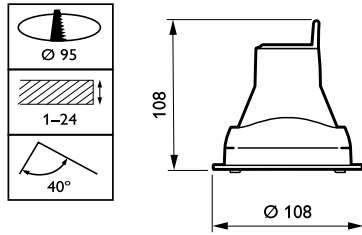

Fugato Adjustable

Micro cardanic