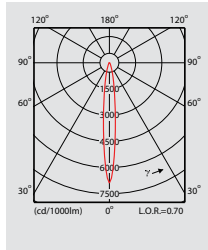

MBS264 1xCDM-T 150W 12D