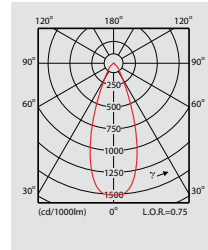

MBS252 1xCDM-TC 70W 36D

MBS244 1xCDM-Tm 35W 36D