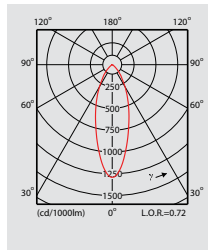

MBS254 1xCDM-TC 70W 36D