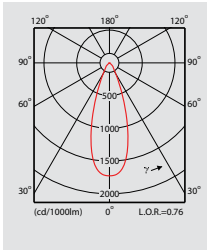

MBS252 1xCDM-TC 35W 24D