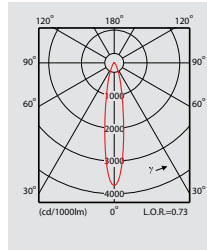

MBS252 1xCDM-TC 70W 24D

MBS244 1xCDM-Tm 35W 24D