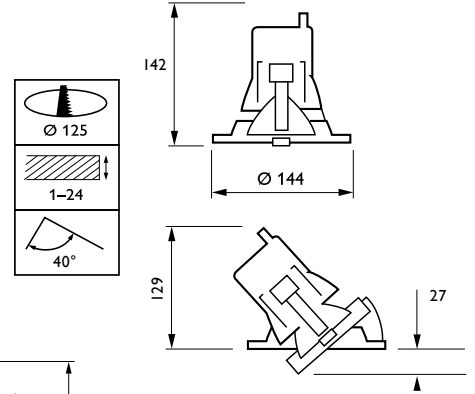

Fugato Adjustable

Micro cardanic

Mini adjustable

Mini cardanic

Compact adjustable

Compact cardanic

Dimensions in mm

Fugato Micro MBS244, LBS244 cardanic downlight with discharge lamp and narrow or medium optic beams