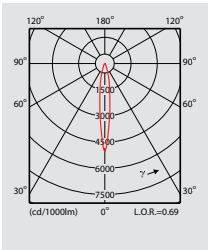

MBS254 1xCDM-TC 35W 12D