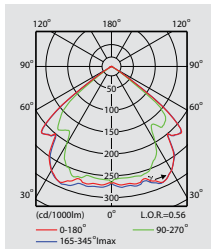

FBS280 2xPL-T 57W