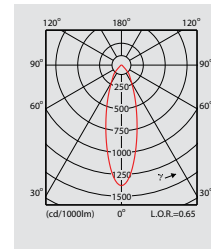

Fugato Compact MBS260
fixed downlight with discharge lamp(s)
and medium or wide beam optics

FBS271 2xPL-T 32W

FBS280 2xPL-T 57W

MBS250 1xCDM-TC 70W
Gloss 36D

MBS260 1xCDM-T 70W

MBS250 1xCDM-T 150W

Fugato Accessories