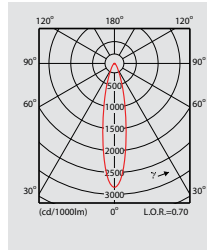

MBS264 1xCDM-T 150W 24D