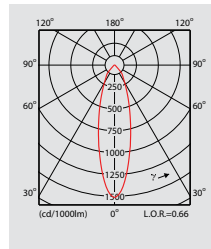

Fugato Compact MBS260
fixed downlight with discharge lamp(s)
and medium or wide beam optics

FBS271 2xPL-T 32W

FBS280 2xPL-T 57W

MBS250 1xCDM-TC 70W
Gloss 36D

MBS260 1xCDM-T 70W

MBS250 1xCDM-T 150W

Fugato Accessories