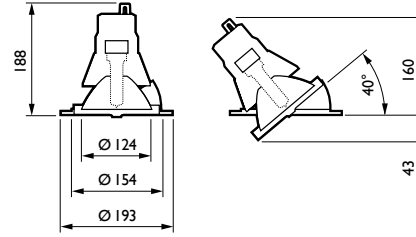

Fugato Adjustable

Micro cardanic

Mini adjustable

Mini cardanic

Compact adjustable

Compact cardanic

Dimensions in mm

Fugato Micro MBS244, LBS244 cardanic downlight with discharge lamp and narrow or medium optic beams