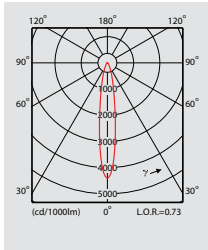

MBS252 1xCDM-TC 35W 36D

MBS244 1xCDM-Tm 20W 24D