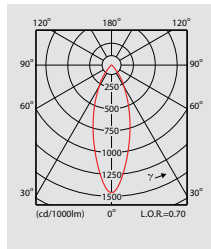

MBS250 1xCDM-TC 70W
Gloss 36D