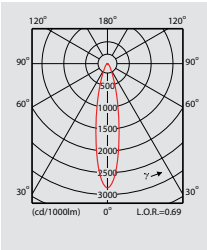

MBS254 1xCDM-TC 35W 24D