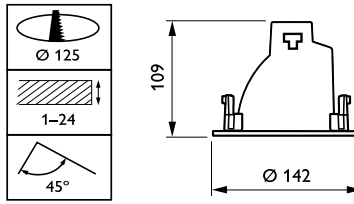

Mini adjustable