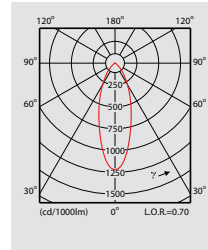

MBS264 1xCDM-T 150W 36D