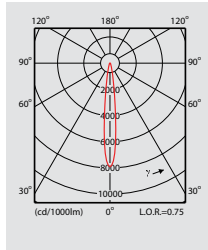

MBS252 1xCDM-TC 70W 12D

MBS244 1xCDM-Tm 35W 12D