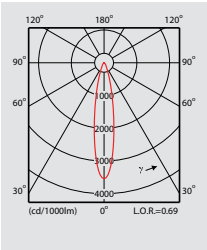

MBS262 1xCDM-T 150W 24D