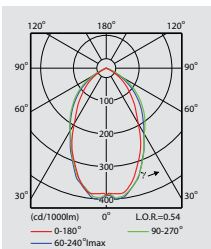

Preferred selection

Product ID	Weight (kg)
MBS260 1xCDM-T70W IC 60 WH	2.90
MBS260 1xCDM-T70W IC 36 WH	2.90
MBS260 1xCDM-T150W IC 36 WH	3.23
MBS260 1xCDM-T150W IC 60 WH	3.23

Please contact your local Philips representative for additional information

Fugato Compact MBS260
fixed downlight with discharge lamp(s)
and medium or wide beam optics

FBS271 2xPL-T 32W