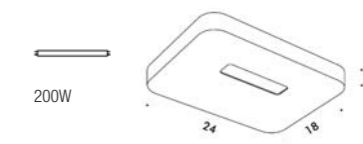

LOR 54%

Lamp and Reflector Options

MAINS VOLTAGE
R7s QT-DE12 max 200W